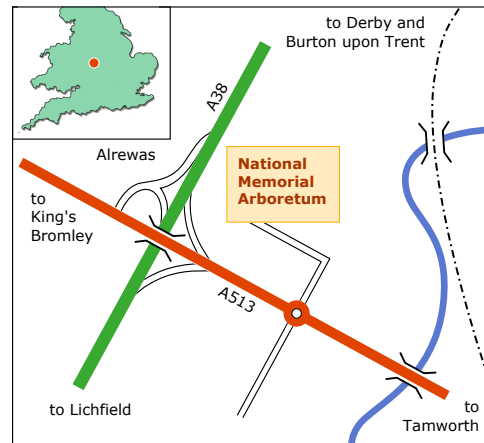

I am a UK taxpayer and I consent to the Quaker Service Memorial Trust claiming Gift Aid on all my donations from the date of this declaration until I notify them otherwise.

Signature _____ Date _____

Anthony Wilson
The Quaker Service Memorial Trust
10 Beacon Mews, Lichfield
Staffordshire, WS13 7AH
telephone: 01543 258016
email: gaialane60@hotmail.com

THE NATIONAL MEMORIAL ARBORETUM

The founder writes in the Guide:

"From the start it was seen as a place of joy where the lives of people would be remembered ...in a world of peace."

The National Memorial Arboretum opened in 2001 on a 150 acre site set within the National Forest, a few miles north of Lichfield in Staffordshire. As well as military memorials there are many others honouring, for example, ambulance services, Girl Guides, British-German friendship and the soldiers 'Shot at Dawn', all of which are visited by school parties.

Entry to the site is free and it is open every day of the year except Christmas Day.

It is difficult to visit the NMA without being deeply moved by the experience. Some Quakers may initially feel out of their 'comfort zone'. But on sharing time with the many visitors (annual expectations of half a million), and especially after seeing the record of recent deaths from armed conflict on the Armed Forces Memorial, it is clear that the message of Quakerism needs to be here.

THE QUAKER SERVICE MEMORIAL TRUST

telephone: 01543 258016

email: qsmtrust@hotmail.co.uk

QUAKER SERVICE MEMORIAL APPEAL

launched during the 350th anniversary year of the Quaker Peace Testimony

We need your support to establish a memorial at the National Memorial Arboretum to commemorate the work of the Friends Ambulance Unit and the Friends Relief Service.